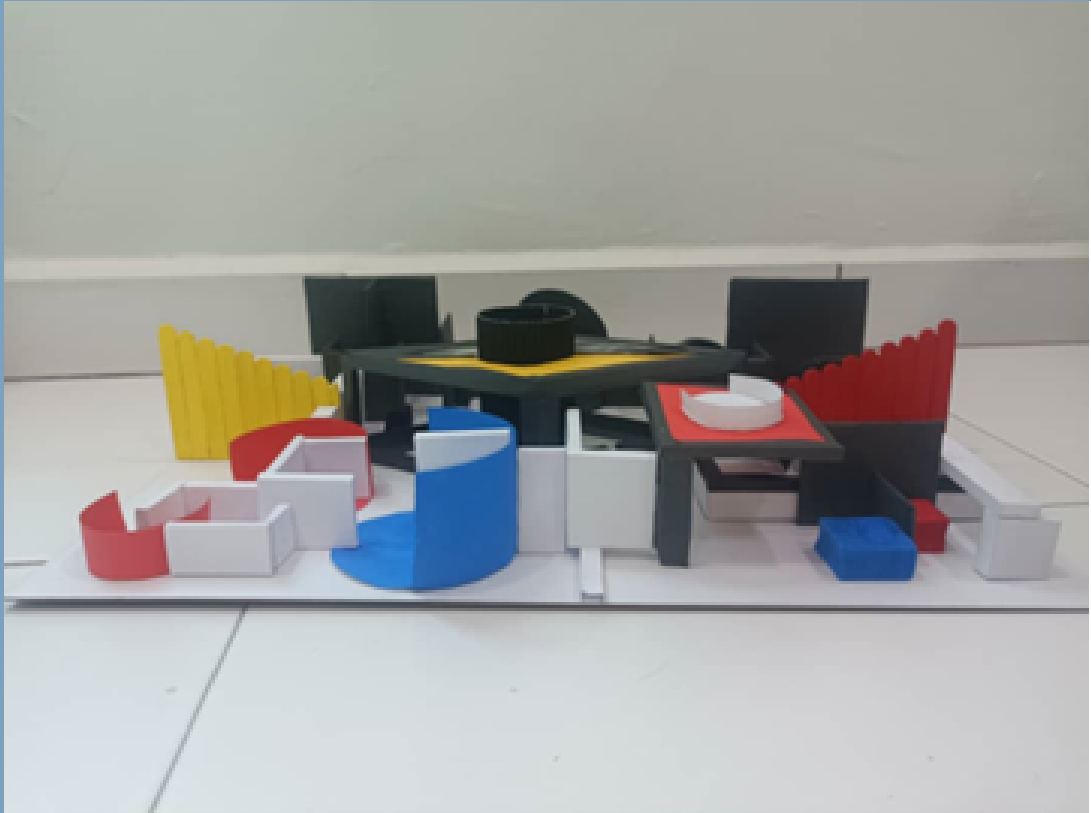

SEM 1 PROJECT 2

3D SPACE PLANNING

BY KOK MING HUI

Transfer 2D space planning into 3D, using recycled things to do the model.

TOP VIEW

SIDE VIEW

PERSPECTIVE VIEW