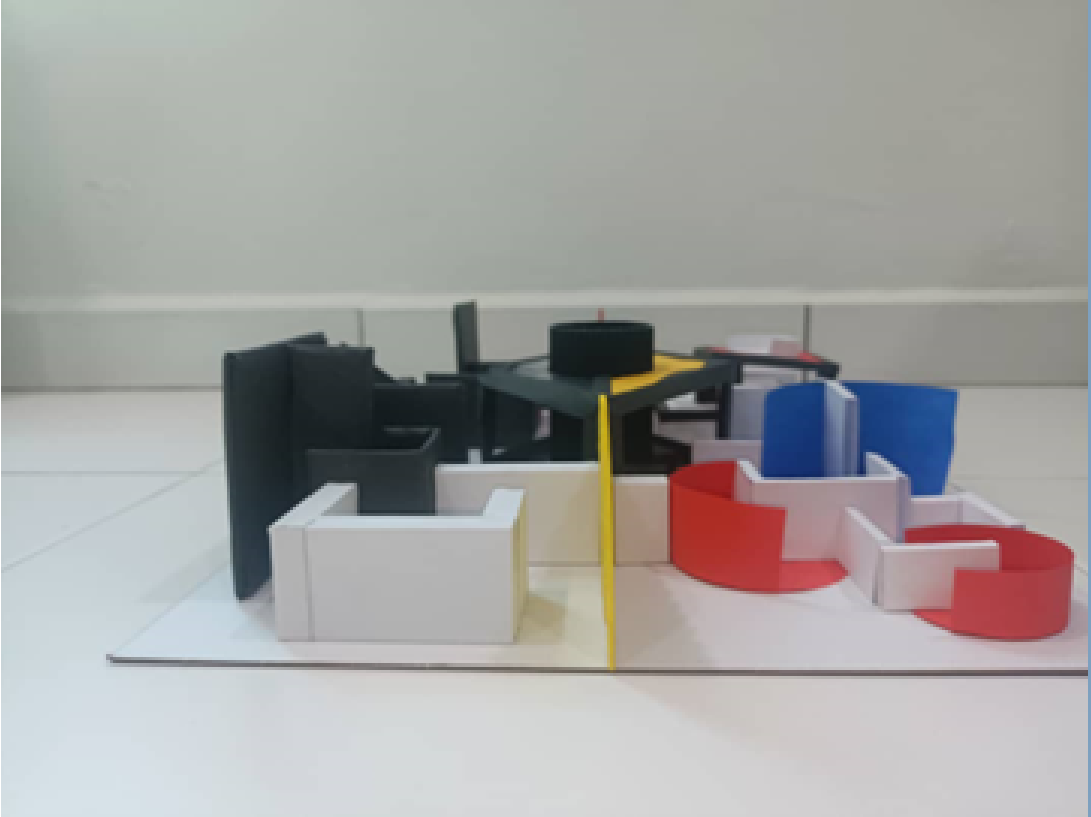

SEM 1 PROJECT 2

3D SPACE PLANNING

BY KOK MING HUI

Transfer 2D space planning into 3D, using recycled things to do the model.

TOP VIEW

SIDE VIEW

PERSPECTIVE VIEW