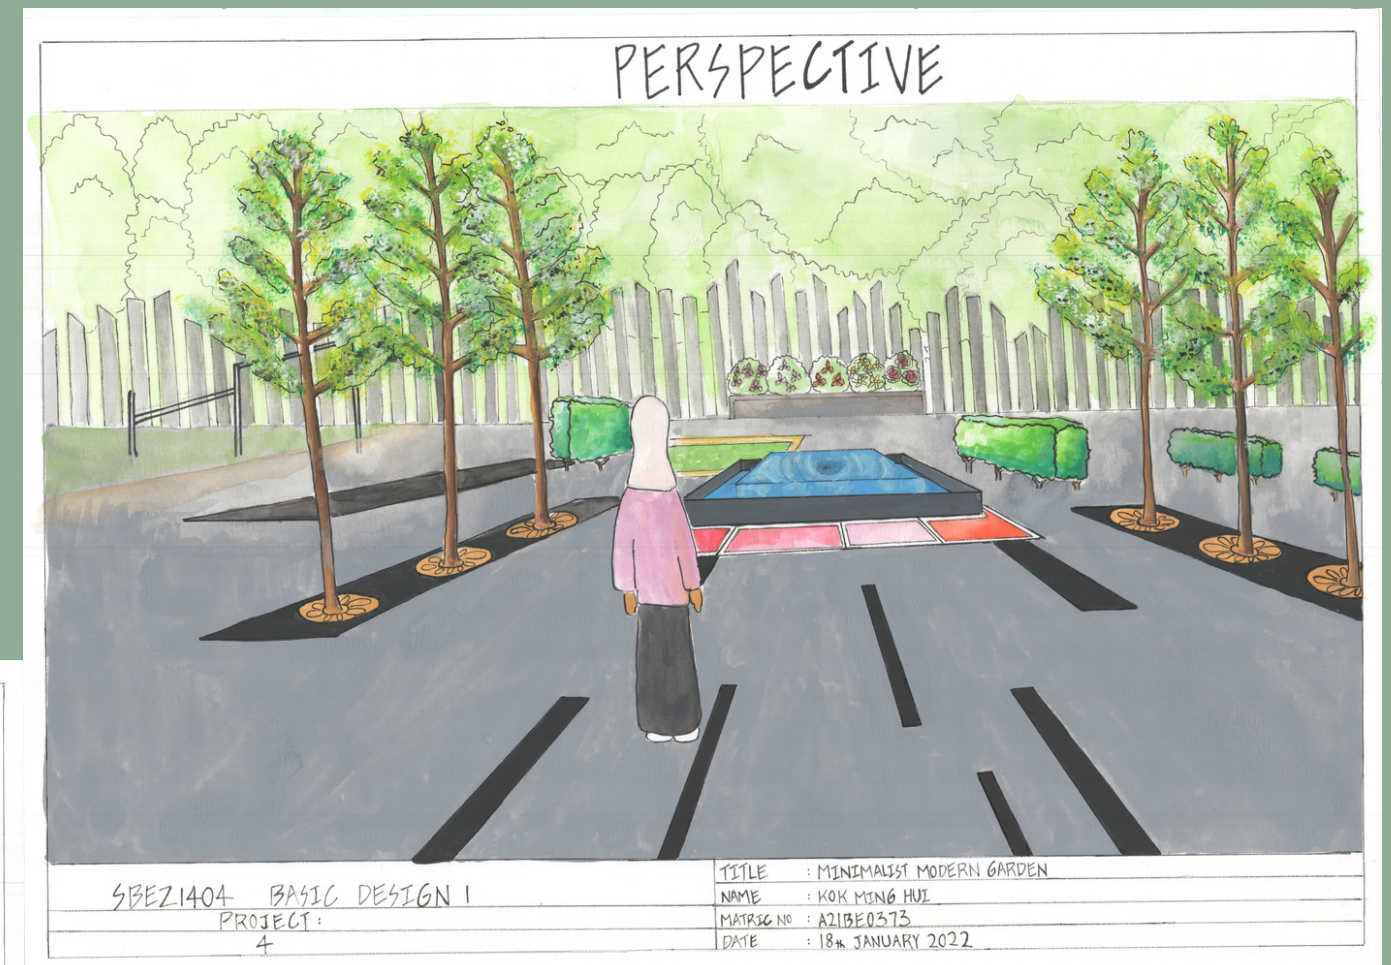

SECTION & SKETCHES