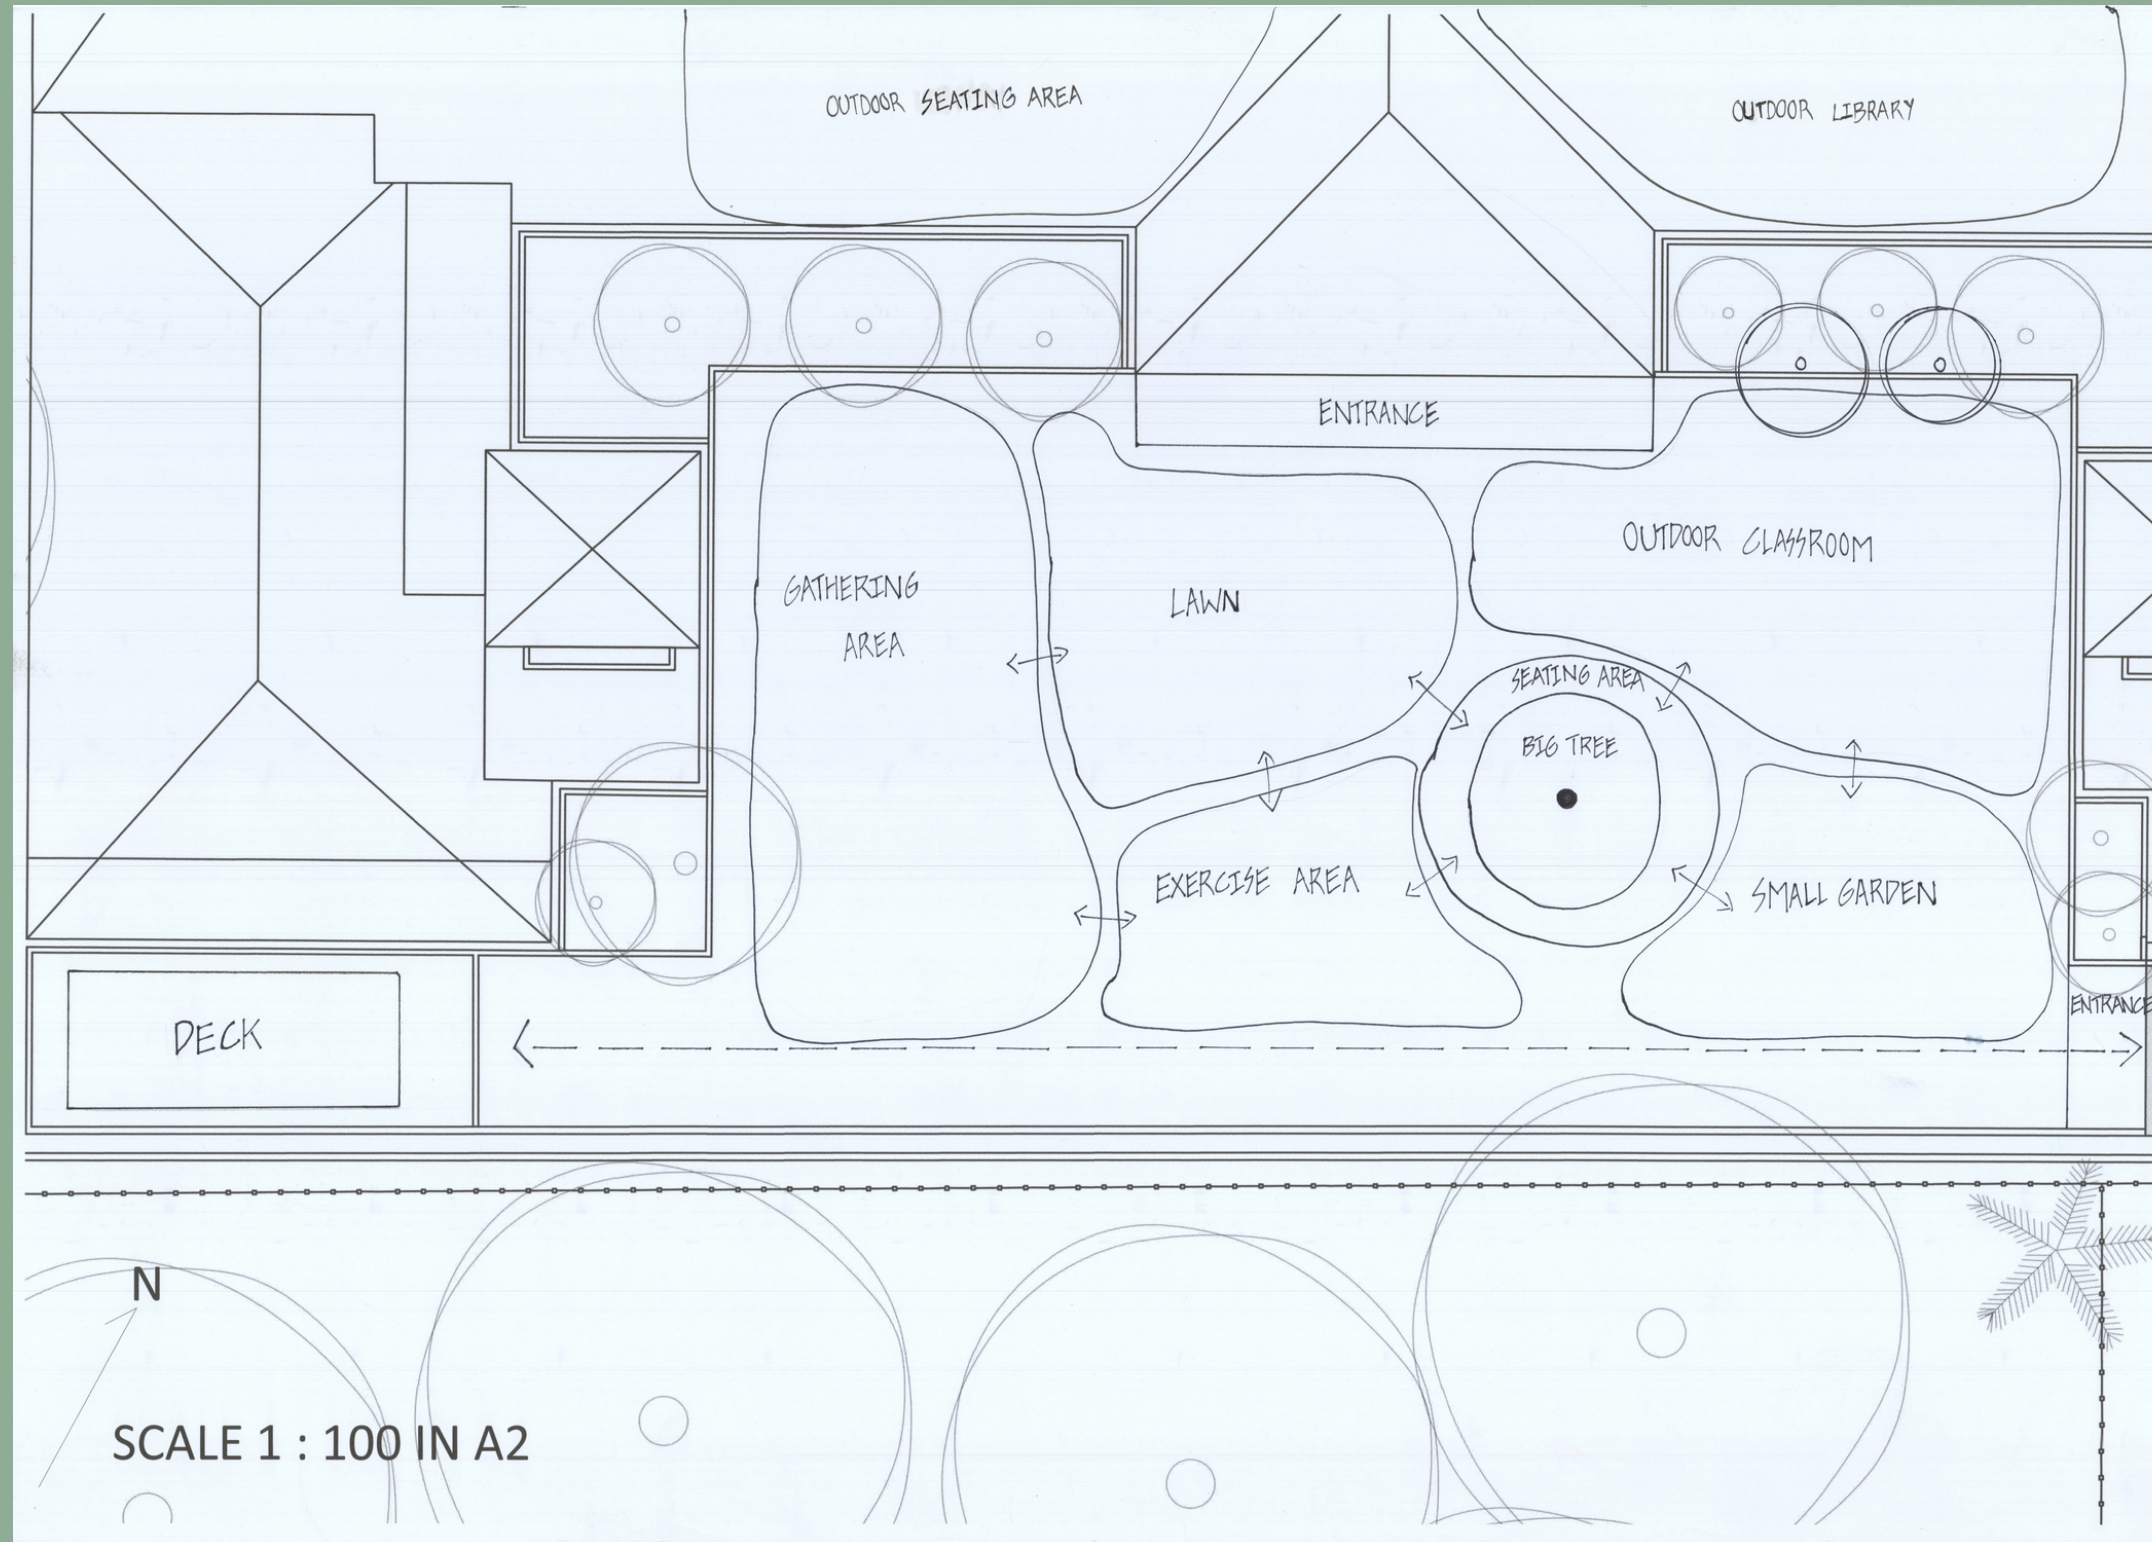

# CONCEPTUAL PLAN

There is an empty parking space behind the B11,UTM. Based on the roughly idea, due the mostly users are lecturers and students, they always have their study stress, thus, a garden is suggested to provide a recharging area. Chilling areas are proposed such as gathering area, lawn, exercise area, outdoor classroom, seating area and small garden. Outdoor facilities create a more chilling environment for the users. The users can visit to the area during lunch break, after school or any free time.

# SECTION & SKETCHES

# ISOMETRIC DRAWING

Showing the whole design of exercise area for the users from different 3D perspective.