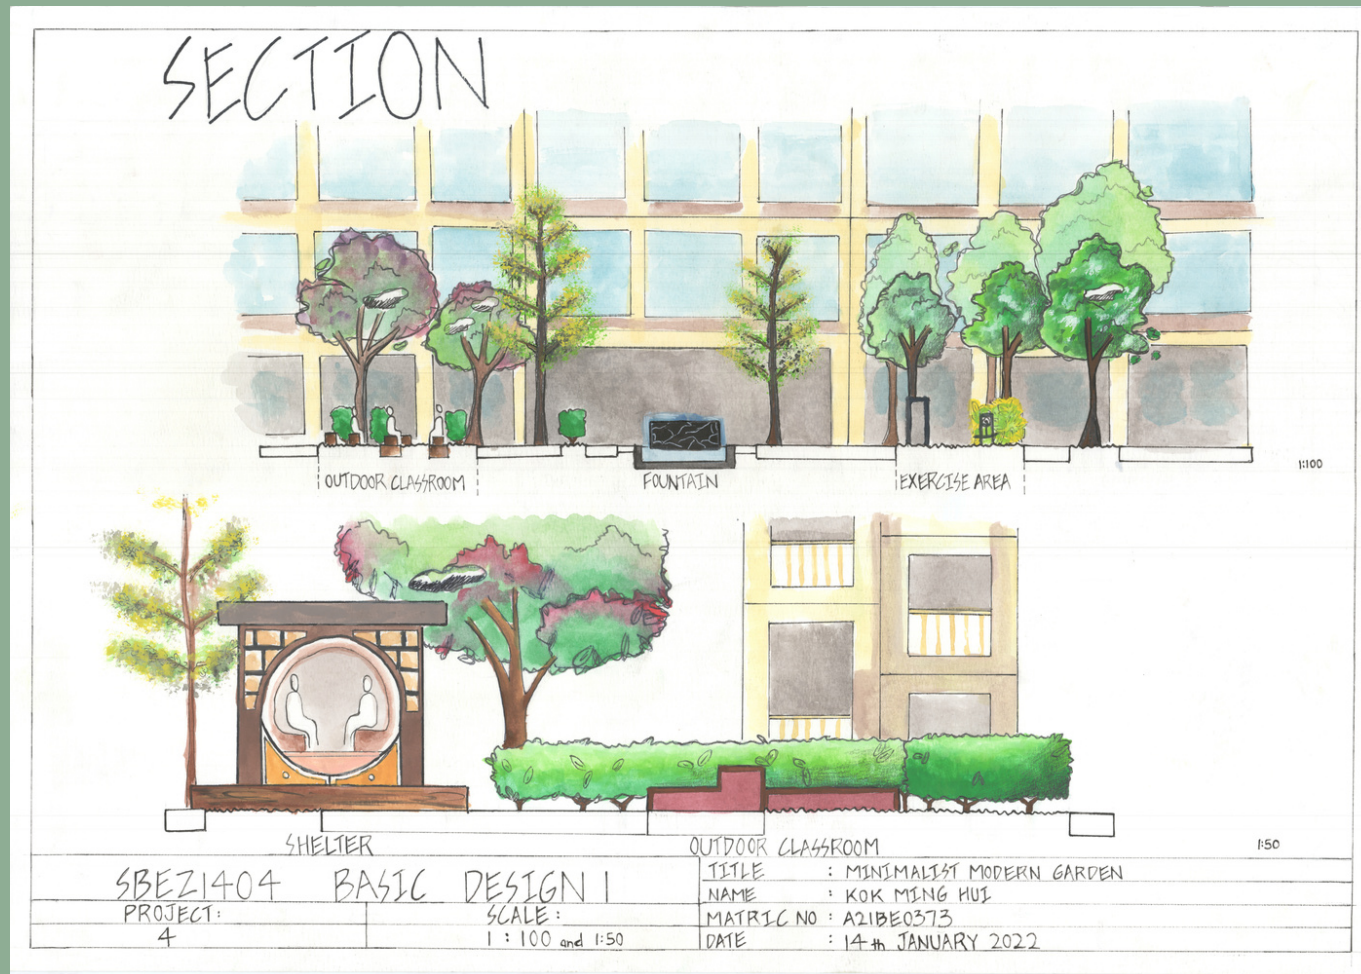

# CONCEPTUAL PLAN

There is an empty parking space behind the B11,UTM. Based on the roughly idea, due the mostly users are lecturers and students, they always have their study stress, thus, a garden is suggested to provide a recharging area. Chilling areas are proposed such as gathering area, lawn, exercise area, outdoor classroom, seating area and small garden. Outdoor facilities create a more chilling environment for the users. The users can visit to the area during lunch break, after school or any free time.

# MINIMALIST MODERN GARDEN

# ISOMETRIC DRAWING

Showing the whole design of exercise area for the users from different 3D perspective.