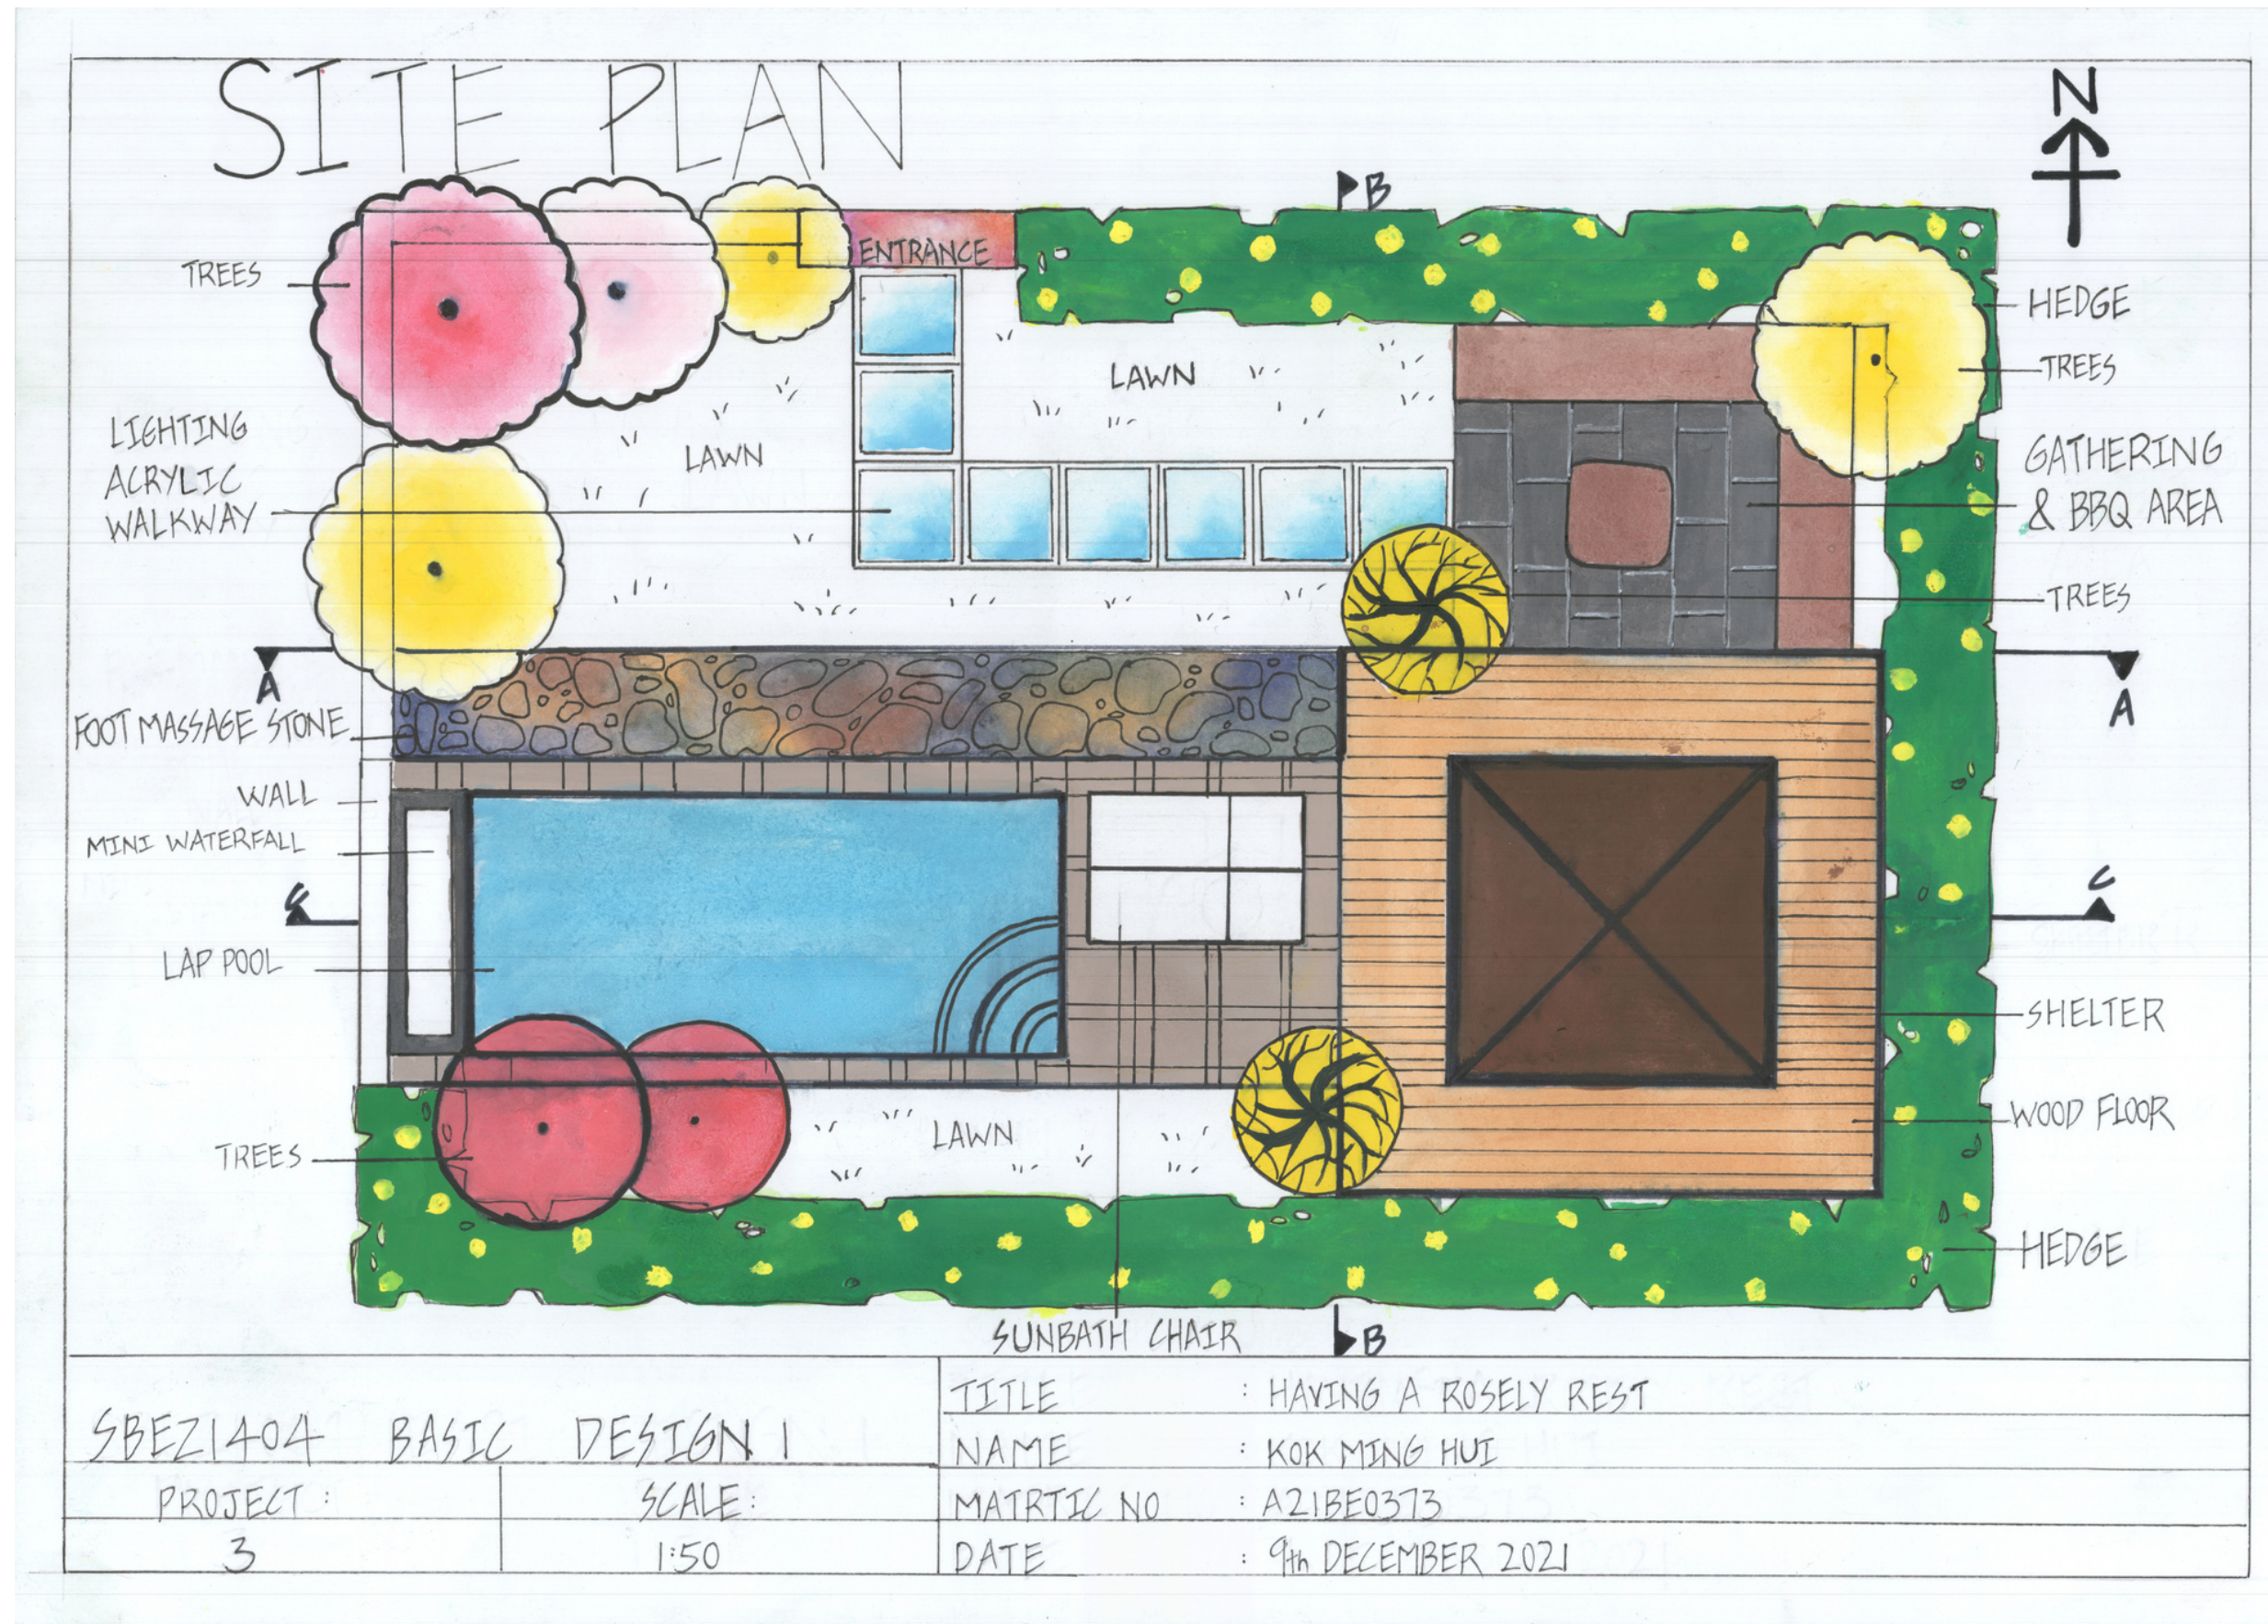

SEM 1 PROJECT 3

ONE MAN ONE PLACE

BY KOK MING HUI

CONCEPTUAL PLAN

SBEZ1404 BASIC DESIGN1		NAME : KOK MING HUI
PROJECT : 3		TITLE : HAVING A ROSELY REST
SCALE : 1:50		MATRIC NO : A21BE0373
		DATE : 27th NOVEMBER 2021

SITE PLAN

SECTION

PERSPECTIVE

PERSPECTIVE

SBEZ1404 BASIC DESIGN I	TITLE : HAVING A ROSELY REST
PROJECT:	NAME : KOK MING HUI
3	MATRIC NO : A21BE0373
	DATE : 18th DECEMBER 2021

PERSPECTIVE

SBEZ1404 BASIC DESIGN I	TITLE : HAVING A ROSELY REST
PROJECT:	NAME : KOK MING HUI
3	MATRIC NO : A21BE0373
	DATE : 19th DECEMBER 2021