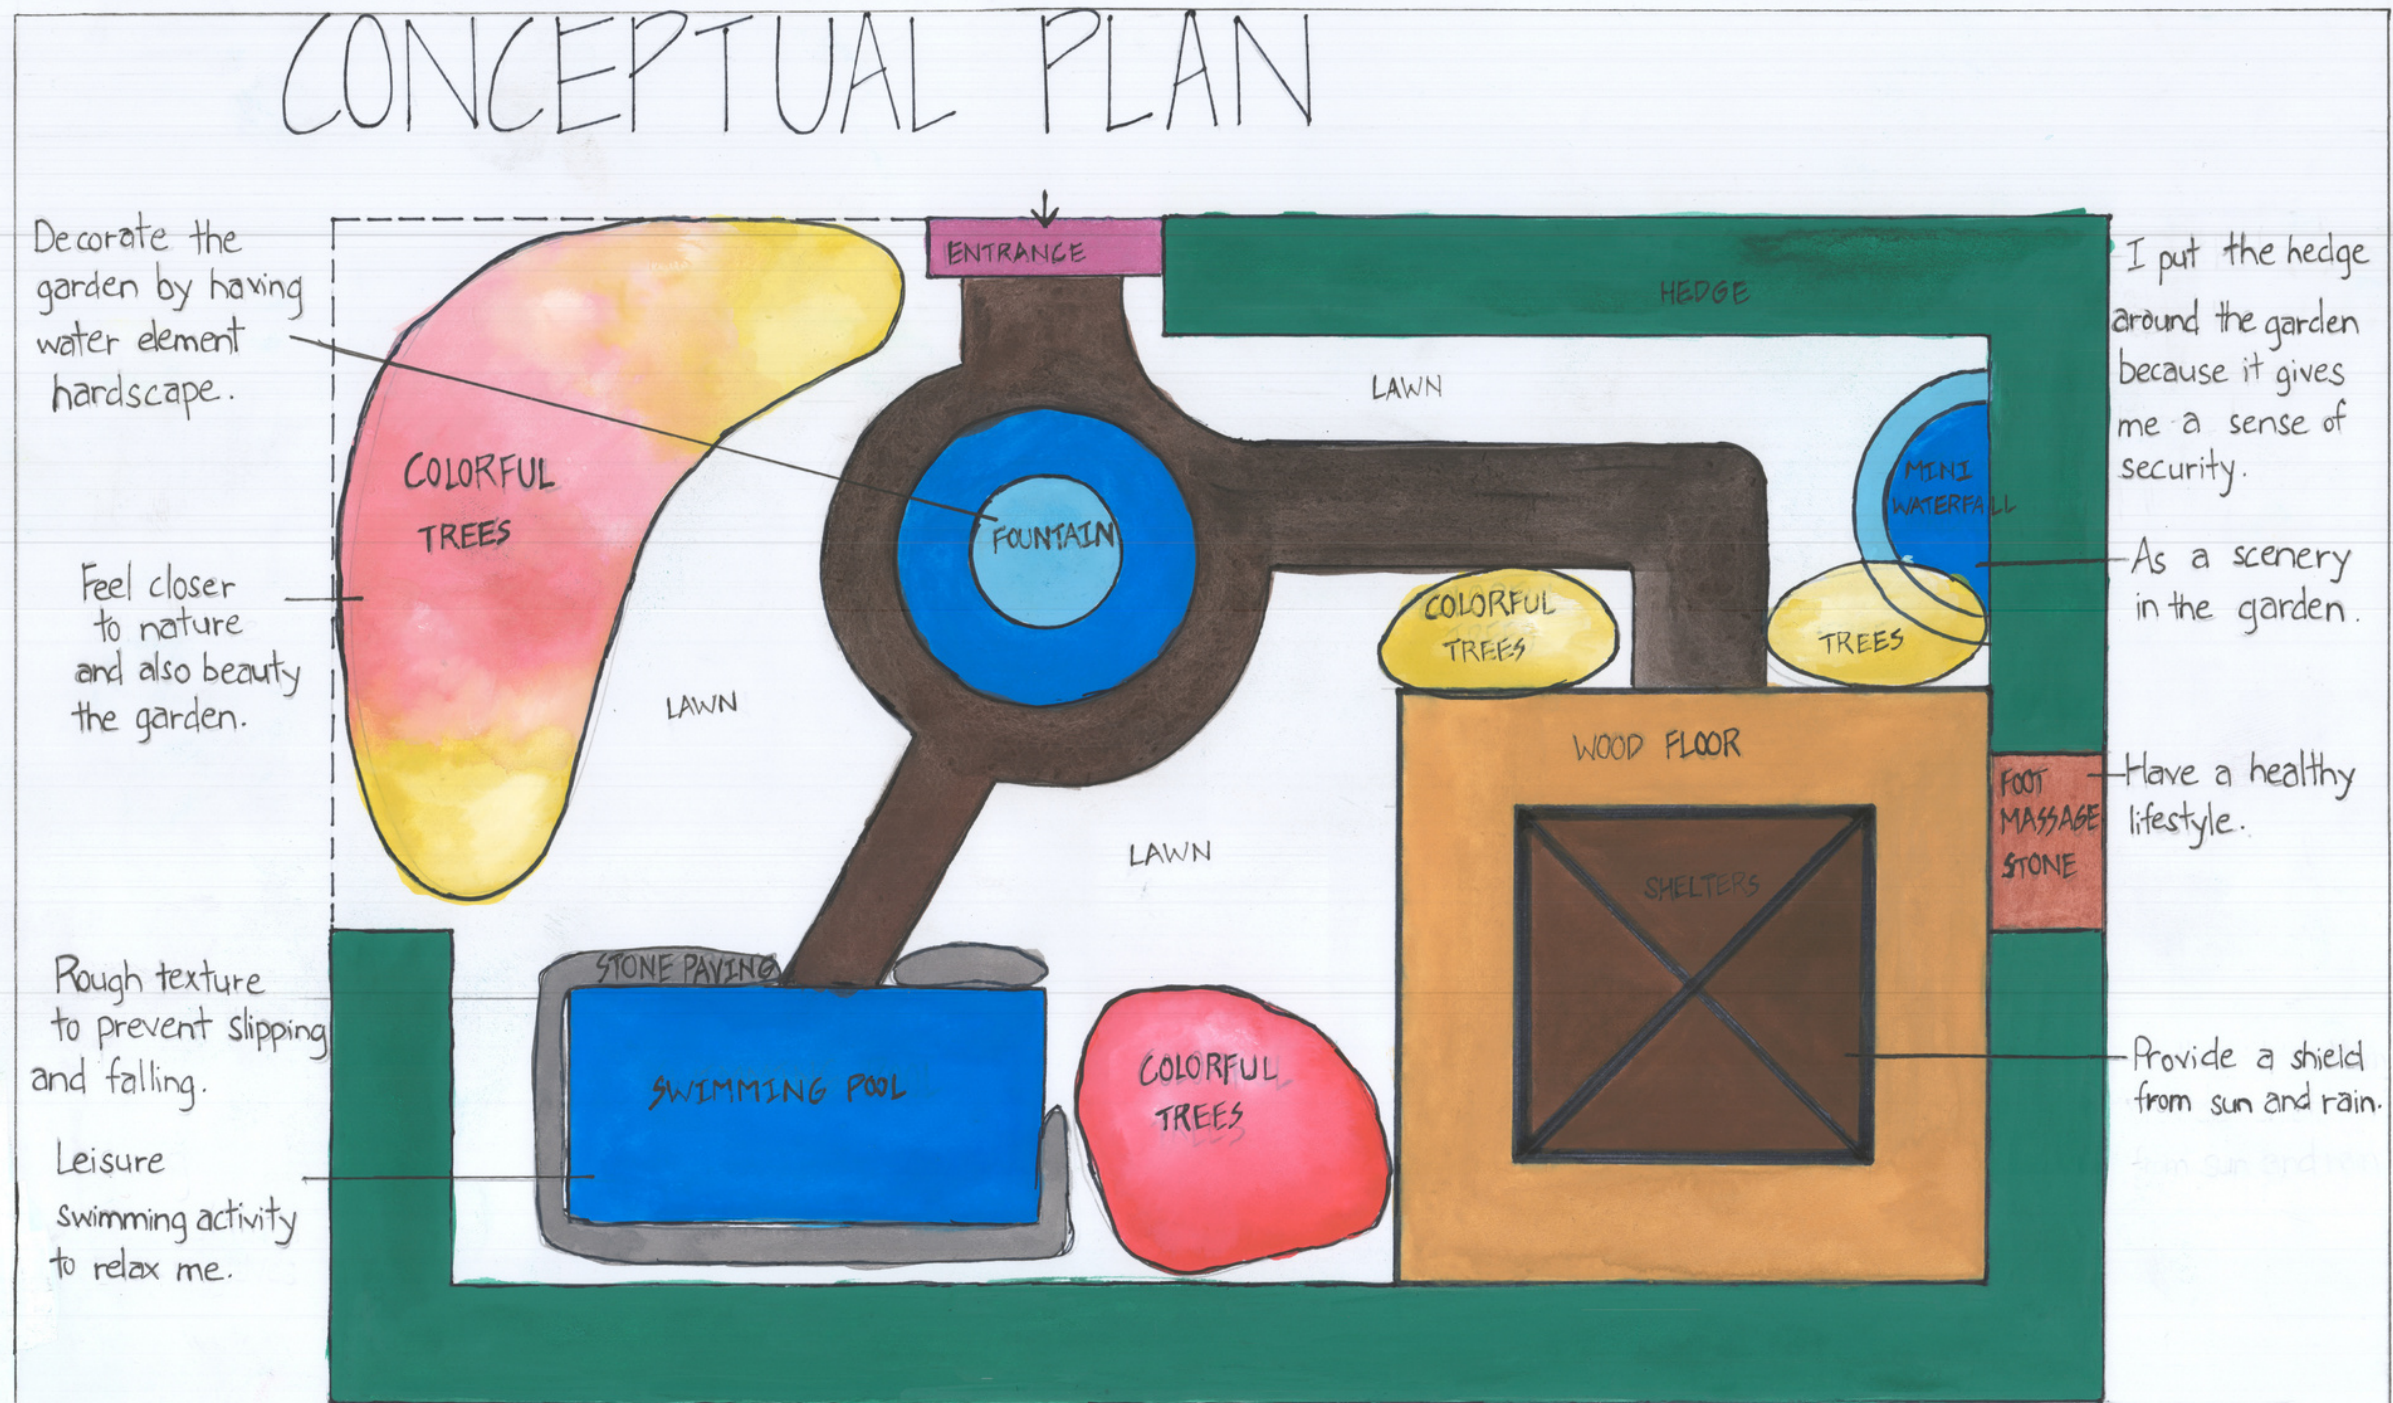

SEM 1 PROJECT 3

ONE MAN ONE PLACE

BY KOK MING HUI

CONCEPTUAL PLAN

SBEZ1404 BASIC DESIGN1		NAME : KOK MING HUI
PROJECT : 3		TITLE : HAVING A ROSELY REST
SCALE : 1:50		MATRIC NO : A21BE0373
		DATE : 27th NOVEMBER 2021

SITE PLAN

SECTION

PERSPECTIVE

PERSPECTIVE

SBEZ1404 BASIC DESIGN I	TITLE : HAVING A ROSELY REST
PROJECT:	NAME : KOK MING HUI
3	MATRIC NO : A21BE0373
	DATE : 18th DECEMBER 2021

PERSPECTIVE

SBEZ1404 BASIC DESIGN I	TITLE : HAVING A ROSELY REST
PROJECT:	NAME : KOK MING HUI
3	MATRIC NO : A21BE0373
	DATE : 19th DECEMBER 2021