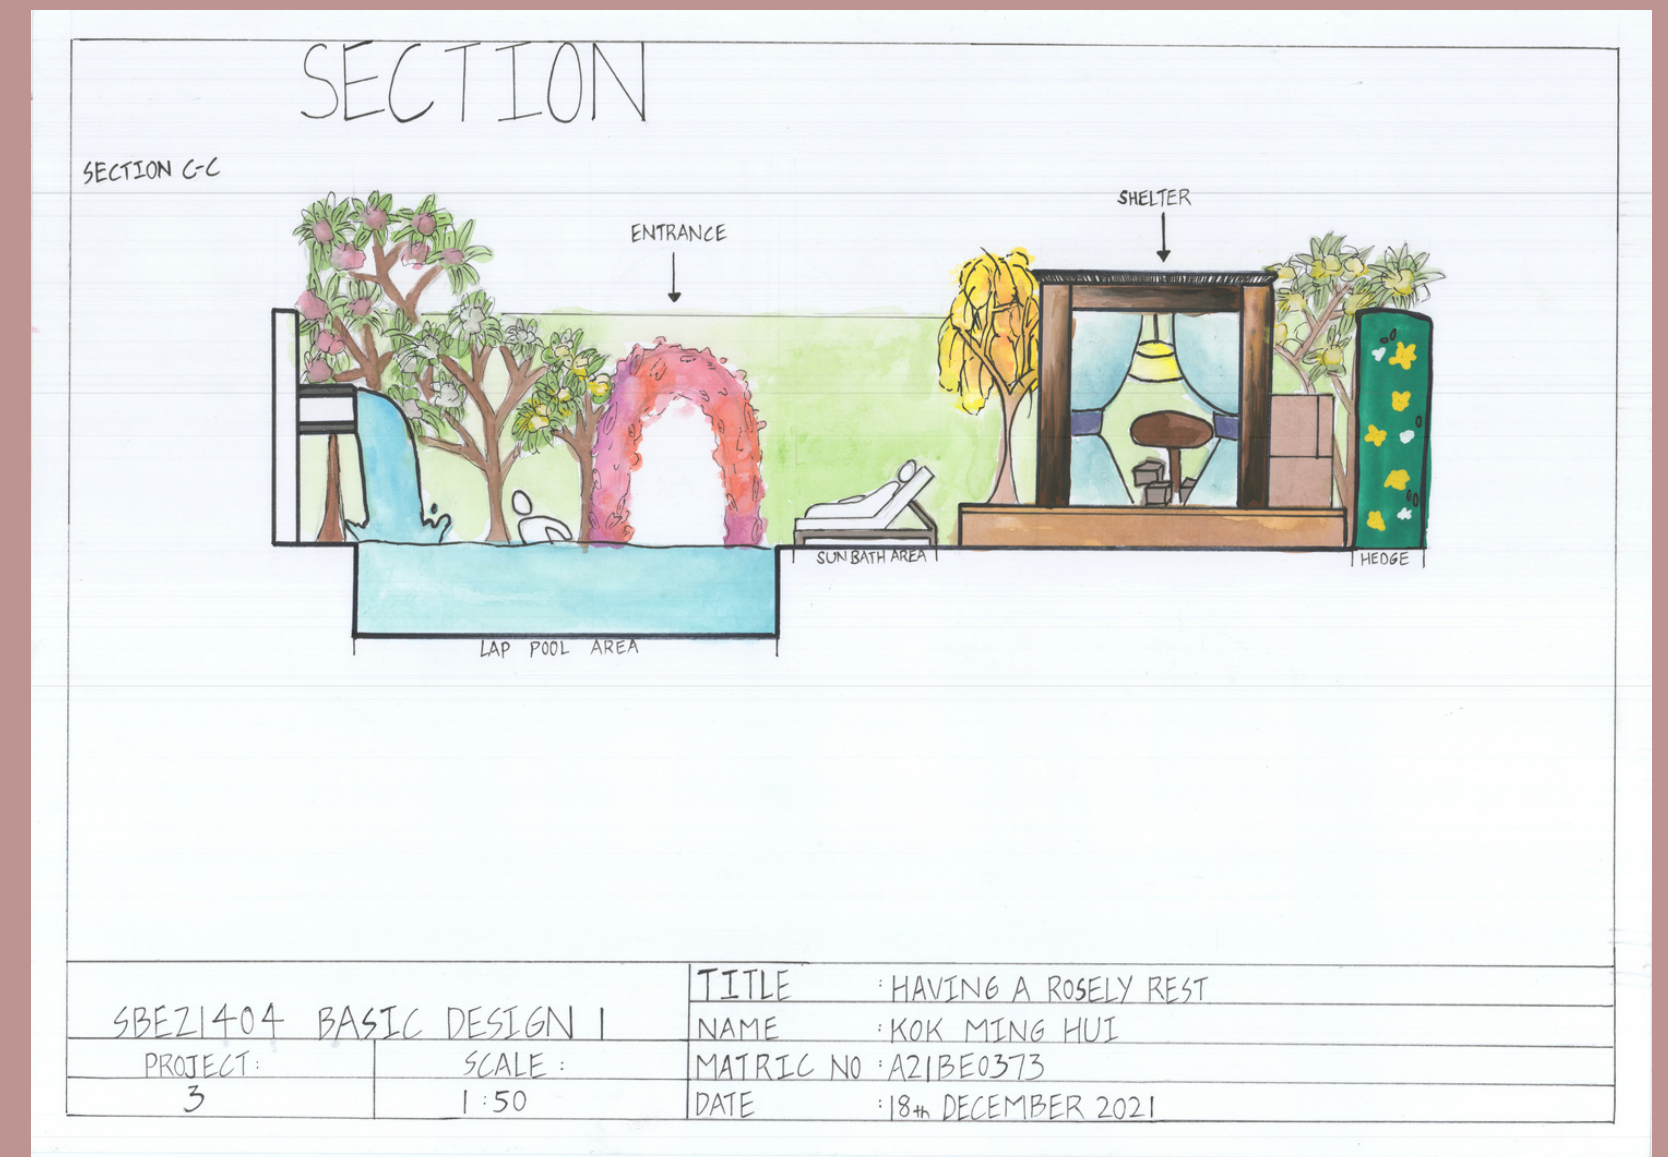

SEM 1 PROJECT 3

ONE MAN ONE PLACE

BY KOK MING HUI

CONCEPTUAL PLAN

SBEZ1404 BASIC DESIGN1		NAME : KOK MING HUI
PROJECT : 3		TITLE : HAVING A ROSELY REST
SCALE : 1:50		MATRIC NO : A21BE0373
		DATE : 27th NOVEMBER 2021

SITE PLAN

SECTION

PERSPECTIVE

PERSPECTIVE

SBEZ1404 BASIC DESIGN I	TITLE : HAVING A ROSELY REST
PROJECT:	NAME : KOK MING HUI
3	MATRIC NO : A21BE0373
	DATE : 18th DECEMBER 2021

PERSPECTIVE

SBEZ1404 BASIC DESIGN I	TITLE : HAVING A ROSELY REST
PROJECT:	NAME : KOK MING HUI
3	MATRIC NO : A21BE0373
	DATE : 19th DECEMBER 2021