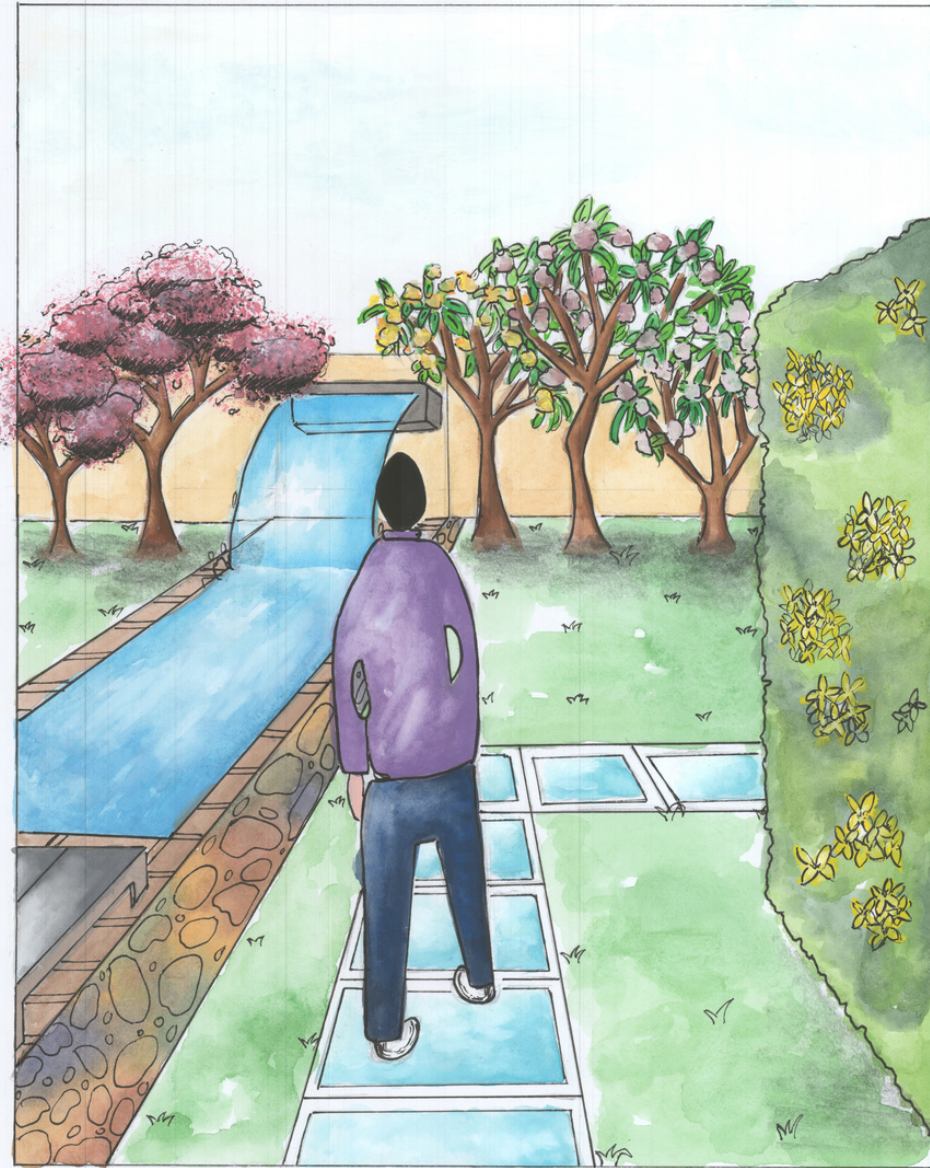

SEM 1 PROJECT 3

ONE MAN ONE PLACE

BY KOK MING HUI

CONCEPTUAL PLAN

SBEZ1404 BASIC DESIGN1		NAME : KOK MING HUI
PROJECT : 3		TITLE : HAVING A ROSELY REST
SCALE : 1:50		MATRIC NO : A21BE0373
		DATE : 27th NOVEMBER 2021

SITE PLAN

SECTION

PERSPECTIVE

PERSPECTIVE

SBEZ1404 BASIC DESIGN I	TITLE : HAVING A ROSELY REST
PROJECT:	NAME : KOK MING HUI
3	MATRIC NO : A21BE0373
	DATE : 18th DECEMBER 2021

PERSPECTIVE

SBEZ1404 BASIC DESIGN I	TITLE : HAVING A ROSELY REST
PROJECT:	NAME : KOK MING HUI
3	MATRIC NO : A21BE0373
	DATE : 19th DECEMBER 2021