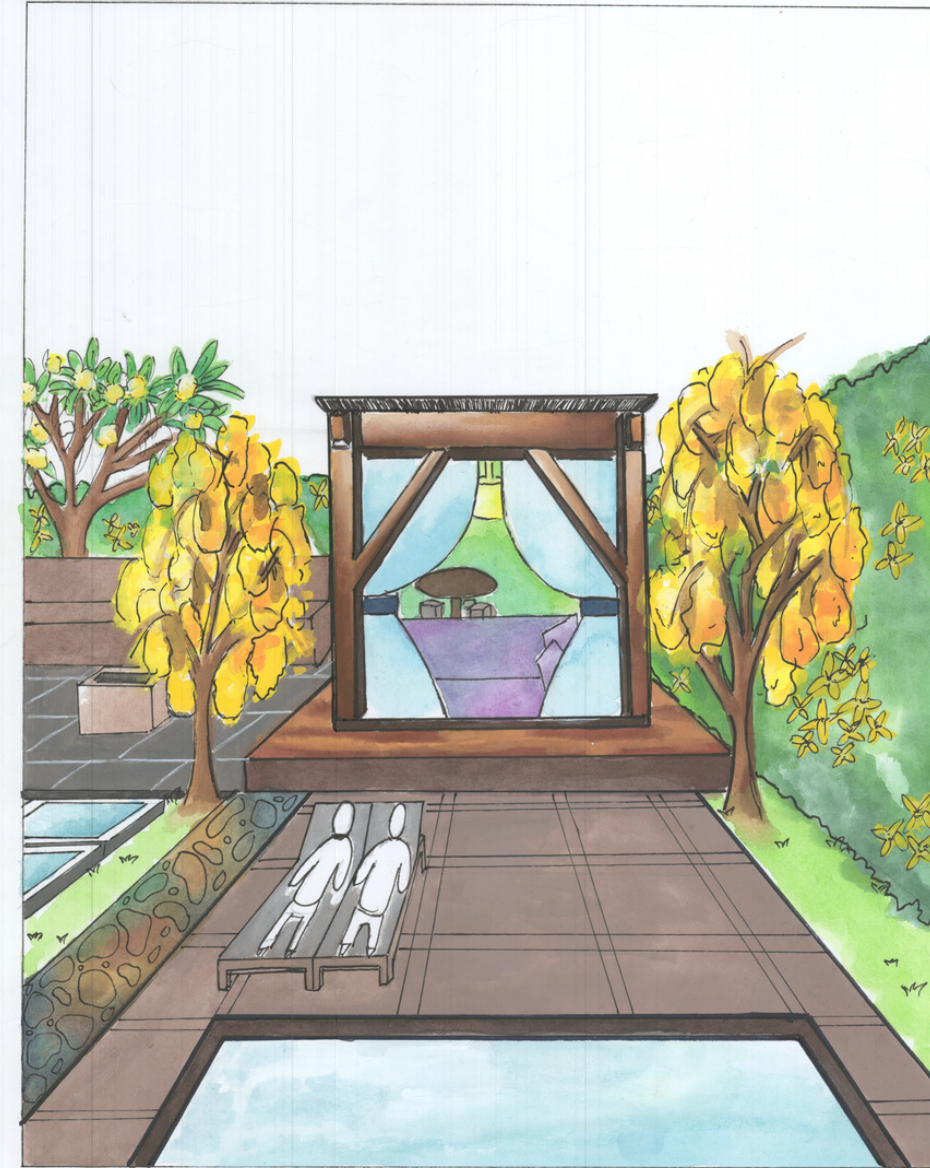

SEM 1 PROJECT 3

ONE MAN ONE PLACE

BY KOK MING HUI

CONCEPTUAL PLAN

SBEZ1404 BASIC DESIGN1		NAME : KOK MING HUI
PROJECT : 3		TITLE : HAVING A ROSELY REST
SCALE : 1:50		MATRIC NO : A21BE0373
		DATE : 27th NOVEMBER 2021

SITE PLAN

SECTION

PERSPECTIVE

PERSPECTIVE

SBEZ1404 BASIC DESIGN I	TITLE : HAVING A ROSELY REST
PROJECT:	NAME : KOK MING HUI
3	MATRIC NO : A21BE0373
	DATE : 18th DECEMBER 2021

PERSPECTIVE

SBEZ1404 BASIC DESIGN I	TITLE : HAVING A ROSELY REST
PROJECT:	NAME : KOK MING HUI
3	MATRIC NO : A21BE0373
	DATE : 19th DECEMBER 2021